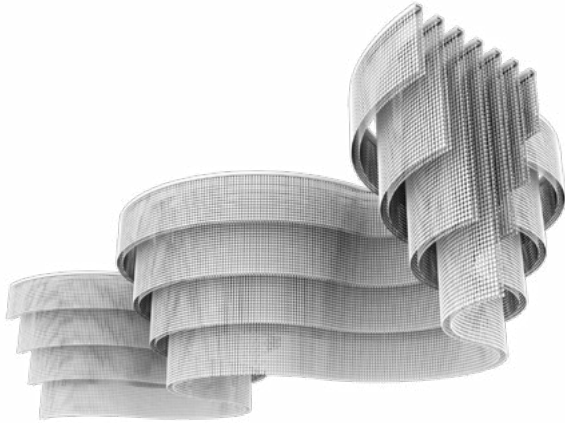

Painted metal frame.
Crystal pendants.
LED lighting.

Finishings

V98 Embossed White

Pendants

TRANSPARENT
Half cut glass /
Cut crystal /
Premium Crystal

TR Transparent

GALASSIA R1 DBL

L 486 cm / 191.33"
 SP 202 cm / 79.52"
 H 100 cm / 39.37"
 W 440 kg / 970.03 lb

LED x 601.6W CRI > 95
 3000K - 77404 Nominal lumen
 Dimmable: 1-10V
 (2 x drivers recessed)

Composition :

- A Combo A H25**
8 x Arch 200
8 x Arch 50
- B Combo B H50**
8 x Arch 175
8 x Arch 75
- C Combo C H75**
8 x Arch 150
8 x Arch 100
- D Combo D H100**
8 x Arch 125