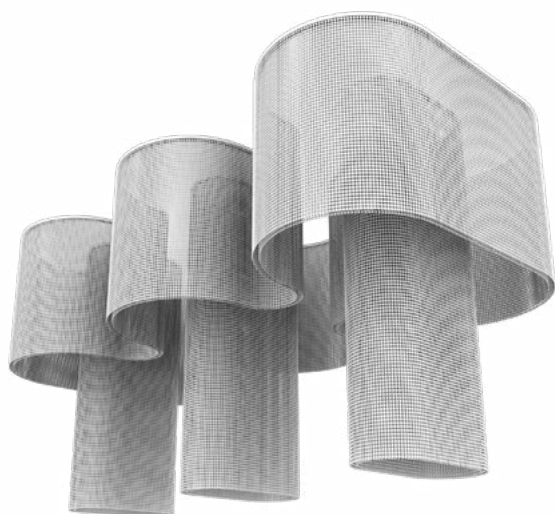

Painted metal frame.
Crystal pendants.
LED lighting.

Finishings

V98 Embossed White

Pendants

TRANSPARENT
Half cut glass /
Cut crystal /
Premium Crystal

TR Transparent

GALASSIA Q1 TPL

L	461 cm / 181.49"	LED x 276W CRI > 95
SP	227 cm / 89.37"	3000K - 35535 Nominal lumen
H	100 cm / 39.37"	Dimmable: 1-10V
W	220 kg / 485.01 lb	<i>(1 x driver recessed)</i>

Composition :

- A** Outside H50
12 x Arch 125
8 x Arch 50
2 x Straight 100
- B** Inside H100 (x3)
4 x Arch 50
2 x Straight 50