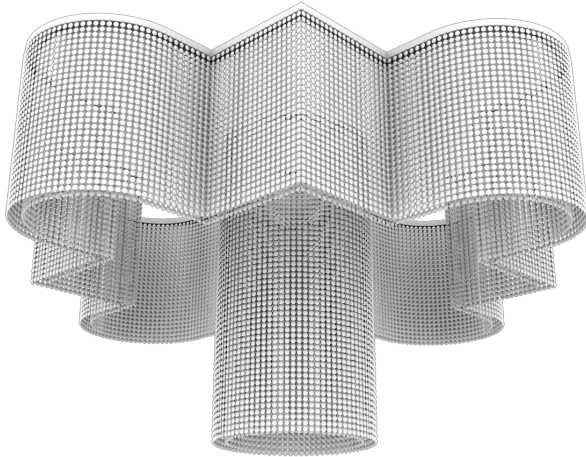

GALASSIA O1 SNG

L 201 cm / 79.13"
 SP 201 cm / 79.13"
 H 100 cm / 39.37"
 W 80 kg / 176.37 lb

LED x 93.6W CRI > 95
 3000K - 12051 Nominal lumen
Dimmable: 1-10V
 (1 x driver recessed)

Composition :

- A** Outside H50
 12 x Corner 20x20
 8 x Arch 50
- B** Inside H100
 4 x Arch 50