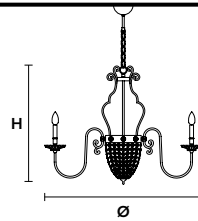

## Standard chain for all chandeliers

**ELEGANTIA 12+1**

**Chandelier**

**TECHNICAL INFORMATION**

Ø 110 cm / 43.40"  
H 65 cm / 25.60"

**SHADE**

NO  
LAMP SHADES  
INCLUDED

12×E12×40 W max  
1×E26×60 W max  
(not included)

**ELEGANTIA 8+1**

**Chandelier**

**TECHNICAL INFORMATION**

Ø 85 cm / 33.46"  
H 65 cm / 25.60"

**SHADE**

NO  
LAMP SHADES  
INCLUDED

8×E12×40 W max  
1×E26×60 W max  
(not included)

**ELEGANTIA 3+1**

**Chandelier**

**TECHNICAL INFORMATION**

Ø 45 cm / 17.72"  
H 60 cm / 23.62"

**SHADE**

NO  
LAMP SHADES  
INCLUDED

3×E12×40 W max  
1×E26×60 W max  
(not included)

**ELEGANTIA 1**

**Suspension**

**TECHNICAL INFORMATION**

Ø 20 cm / 7.87"  
H 55 cm / 21.65"

1×E26×60 W max  
(not included)

**ELEGANTIA PLV4** Ceiling **CE**

**TECHNICAL INFORMATION**

Ø 60 cm / 23.62"  
 H 22 cm / 8.66"

4×E26×60 W max  
 (not included)