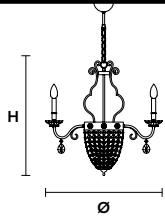

## Standard chain for all chandeliers

**ELEGANTIA 12+1**

**Chandelier**

**TECHNICAL INFORMATION**

Ø 110 cm / 43.40"  
H 65 cm / 25.60"

**SHADE**

NO  
LAMP SHADES  
INCLUDED

12×E12×40 W max  
1×E26×60 W max  
(not included)

**ELEGANTIA 8+1**

**Chandelier**

**TECHNICAL INFORMATION**

Ø 85 cm / 33.46"  
H 65 cm / 25.60"

**SHADE**

NO  
LAMP SHADES  
INCLUDED

8×E12×40 W max  
1×E26×60 W max  
(not included)

**ELEGANTIA 3+1**

**Chandelier**

**TECHNICAL INFORMATION**

Ø 45 cm / 17.72"  
H 60 cm / 23.62"

**SHADE**

NO  
LAMP SHADES  
INCLUDED

3×E12×40 W max  
1×E26×60 W max  
(not included)

**ELEGANTIA 1**

**Suspension**

**TECHNICAL INFORMATION**

Ø 20 cm / 7.87"  
H 55 cm / 21.65"

1×E26×60 W max  
(not included)

**ELEGANTIA PLV4** Ceiling **CE**

**TECHNICAL INFORMATION**

Ø 60 cm / 23.62"  
 H 22 cm / 8.66"

4×E26×60 W max  
 (not included)