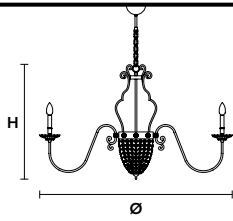

## Standard chain for all chandeliers

**ELEGANTIA 12+1**

**Chandelier**

**TECHNICAL INFORMATION**

Ø 110 cm / 43.40"  
H 65 cm / 25.60"

**SHADE**

NO  
LAMP SHADES  
INCLUDED

12×E12×40 W max  
1×E26×60 W max  
(not included)

**ELEGANTIA 8+1**

**Chandelier**

**TECHNICAL INFORMATION**

Ø 85 cm / 33.46"  
H 65 cm / 25.60"

**SHADE**

NO  
LAMP SHADES  
INCLUDED

8×E12×40 W max  
1×E26×60 W max  
(not included)

**ELEGANTIA 3+1**

**Chandelier**

**TECHNICAL INFORMATION**

Ø 45 cm / 17.72"  
H 60 cm / 23.62"

**SHADE**

NO  
LAMP SHADES  
INCLUDED

3×E12×40 W max  
1×E26×60 W max  
(not included)

**ELEGANTIA 1**

**Suspension**

**TECHNICAL INFORMATION**

Ø 20 cm / 7.87"  
H 55 cm / 21.65"

1×E26×60 W max  
(not included)

**ELEGANTIA PLV4** Ceiling **CE**

**TECHNICAL INFORMATION**

Ø 60 cm / 23.62"  
 H 22 cm / 8.66"

4×E26×60 W max  
 (not included)