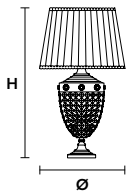

Ø 20 cm / 7.87"  
 H 25 cm / 9.84"

1×E26×60 W max  
 (not included)

**ELEGANTIA A2+1**

**Applique**

TECHNICAL INFORMATION

**L** 38 cm / 14.96"  
**SP** 20 cm / 7.87"  
**H** 60 cm / 23.62"

3×E12×40 W max  
 (not included)

SHADE

NO  
 LAMPSHADES  
 INCLUDED

**ELEGANTIA STL3**

**Floor lamp**

TECHNICAL INFORMATION

**Ø** 45 cm / 17.72"  
**H** 180 cm / 70.87"

3×E12×40 W max  
 (not included)

SHADE

PON-BD/16/WH  
 PON-BD/16/IV

**ELEGANTIA TL2 G**

**Table lamp**

TECHNICAL INFORMATION

**Ø** 40 cm / 15.75"  
**H** 75 cm / 29.53"

2×E26×60 W max  
 (not included)

SHADE

PON-BD/40/  
 WH  
 PON-BD/40/IV

**ELEGANTIA TL1 P**

**Table lamp**

TECHNICAL INFORMATION

**Ø** 20 cm / 7.87"  
**H** 35 cm / 13.78"

1×E12×40 W max  
 (not included)

SHADE

PON-BD/20/WH  
 PON-BD/20/IV