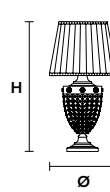

Ø 20 cm / 7.87"  
 H 25 cm / 9.84"

1×E26×60 W max  
 (not included)

**ELEGANTIA A2+1**

**Applique**

TECHNICAL INFORMATION

**L** 38 cm / 14.96"  
**SP** 20 cm / 7.87"  
**H** 60 cm / 23.62"

3×E12×40 W max  
 (not included)

SHADE

NO  
 LAMPSHADES  
 INCLUDED

**ELEGANTIA STL3**

**Floor lamp**

TECHNICAL INFORMATION

**Ø** 45 cm / 17.72"  
**H** 180 cm / 70.87"

3×E12×40 W max  
 (not included)

SHADE

PON-BD/16/WH  
 PON-BD/16/IV

**ELEGANTIA TL2 G**

**Table lamp**

TECHNICAL INFORMATION

**Ø** 40 cm / 15.75"  
**H** 75 cm / 29.53"

2×E26×60 W max  
 (not included)

SHADE

PON-BD/40/  
 WH  
 PON-BD/40/IV

**ELEGANTIA TL1 P**

**Table lamp**

TECHNICAL INFORMATION

**Ø** 20 cm / 7.87"  
**H** 35 cm / 13.78"

1×E12×40 W max  
 (not included)

SHADE

PON-BD/20/WH  
 PON-BD/20/IV