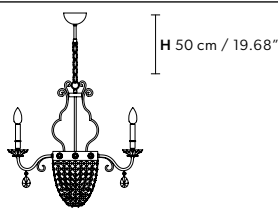

## Standard chain for all chandeliers

**ELEGANTIA 12+1**

**Chandelier**

**TECHNICAL INFORMATION**

Ø 110 cm / 43.40"  
H 65 cm / 25.60"

**SHADE**

NO  
LAMP SHADES  
INCLUDED

12×E12×40 W max  
1×E26×60 W max  
(not included)

**ELEGANTIA 8+1**

**Chandelier**

**TECHNICAL INFORMATION**

Ø 85 cm / 33.46"  
H 65 cm / 25.60"

**SHADE**

NO  
LAMP SHADES  
INCLUDED

8×E12×40 W max  
1×E26×60 W max  
(not included)

**ELEGANTIA 3+1**

**Chandelier**

**TECHNICAL INFORMATION**

Ø 45 cm / 17.72"  
H 60 cm / 23.62"

**SHADE**

NO  
LAMP SHADES  
INCLUDED

3×E12×40 W max  
1×E26×60 W max  
(not included)

**ELEGANTIA 1**

**Suspension**

**TECHNICAL INFORMATION**

Ø 20 cm / 7.87"  
H 55 cm / 21.65"

1×E26×60 W max  
(not included)

**ELEGANTIA PLV4** Ceiling **CE**

**TECHNICAL INFORMATION**

Ø 60 cm / 23.62"  
 H 22 cm / 8.66"

4×E26×60 W max  
 (not included)