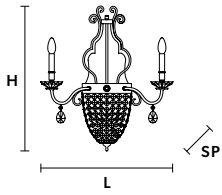

**TECHNICAL INFORMATION**

Ø 20 cm / 7.87"  
H 55 cm / 21.65"

1×E26×60 W max  
(not included)

**ELEGANTIA PLV4** Ceiling **CE**

**TECHNICAL INFORMATION**

Ø 60 cm / 23.62"  
 H 22 cm / 8.66"

4×E26×60 W max  
 (not included)

**ELEGANTIA PLV3** Ceiling **CE**

**TECHNICAL INFORMATION**

Ø 40 cm / 15.75"  
 H 20 cm / 7.87"

3×E26×60 W max  
 (not included)

**ELEGANTIA PL4** Ceiling **CE**

**TECHNICAL INFORMATION**

Ø 60 cm / 23.62"  
 H 22 cm / 8.66"

4×E26×60 W max  
 (not included)

**ELEGANTIA PL3** Ceiling **CE**

**TECHNICAL INFORMATION**

Ø 40 cm / 15.75"  
 H 20 cm / 7.87"

3×E26×60 W max  
 (not included)

**ELEGANTIA PL1** Ceiling **CE**

**TECHNICAL INFORMATION**

Ø 20 cm / 7.87"  
 H 25 cm / 9.84"

1×E26×60 W max  
 (not included)

**ELEGANTIA A2+1**

**Applique**

TECHNICAL INFORMATION

**L** 38 cm / 14.96"  
**SP** 20 cm / 7.87"  
**H** 60 cm / 23.62"

3×E12×40 W max  
 (not included)