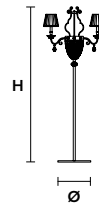

ELEGANTIA STL3

Floor lamp

TECHNICAL INFORMATION

Ø 45 cm / 17.72"
H 180 cm / 70.87"

3×E12×40 W max
(not included)

SHADE

PON-BD/16/WH
PON-BD/16/IV