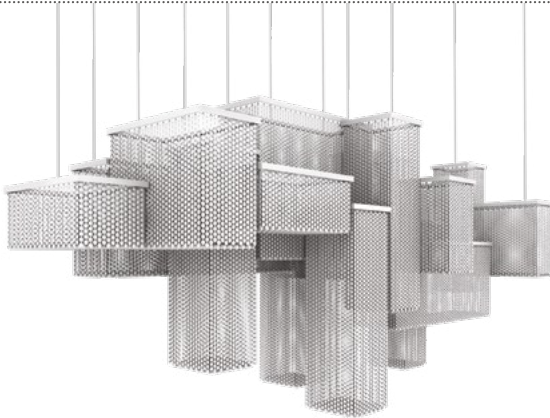

Metal frame in chrome finishing
with transparent or coloured crystal
pendants.

Finishings

G04 Shiny chrome

Pendants

TRANSPARENT
Half cut glass /
Cut crystal /
Premium Crystal

TR Transparent

COLOURED
Half cut glass /
Cut crystal

SA Sapphire

VI Violet

GR Light Peridot

AM Amber

RE Red

SM Golden smocky

CUBO COMBO S300 RC

L 100 cm / 39.37"
 SP 300 cm / 118.11"
 H 120 cm / 47.24"

192×E12×40 W (not included)

Composition

- A** 3 x Cubo/S/Long/J
- B** 2 x Cubo/S/Long/K
- C** 1 x Cubo/S/Long/L
- D** 1 x Cubo/S/Long/O
- E** 2 x Cubo/S/Long/Q
- F** 1 x Cubo/S/Square/Medium/40
- G** 6 x Cubo/S/Square/Medium/80
- H** 1 x Cubo/S/Square/Large/40