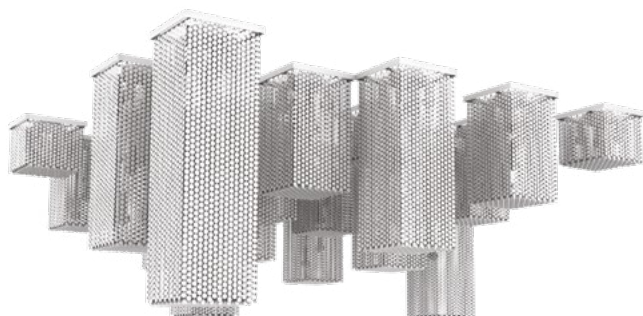

Metal frame in chrome finishing
with transparent or coloured crystal
pendants.

Finishings

G04 Shiny chrome

Pendants

TRANSPARENT
Half cut glass /
Cut crystal /
Premium Crystal

TR Transparent

COLOURED
Half cut glass /
Cut crystal

SA Sapphire

VI Violet

GR Light Peridot

AM Amber

RE Red

SM Golden smocky

CUBO COMBO PL 21 200 SQ

CE

L 200 cm / 78.74" 151×E12×40 W (not included)
 SP 200 cm / 78.74"
 H 80 cm / 31.49"

Composition

- A 4 X Cubo Pl/Square/Medium/20
- B 7 X Cubo Pl/Square/Medium/40
- C 7 X Cubo Pl/Square/Medium/60
- D 3 X Cubo Pl/Square/Medium/80