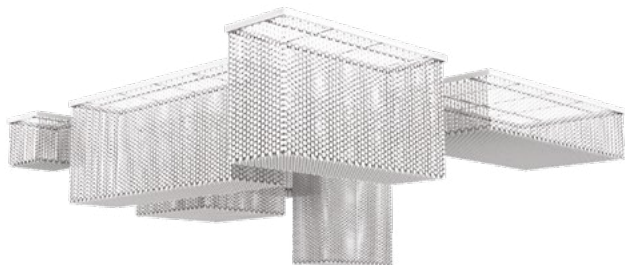

Metal frame in chrome finishing  
with transparent or coloured crystal  
pendants.

AM Amber

RE Red

SM Golden smocky

# CUBO COMBO PL 8 200 SQ

CE

L 200 cm / 78.74"      95×E12×40 W (not included)  
 SP 200 cm / 78.74"  
 H 60 cm / 23.62"