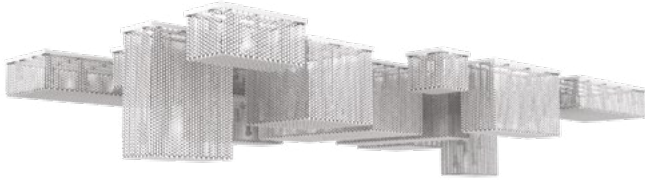

CUBO COMBO PL 16 200 RC

CE