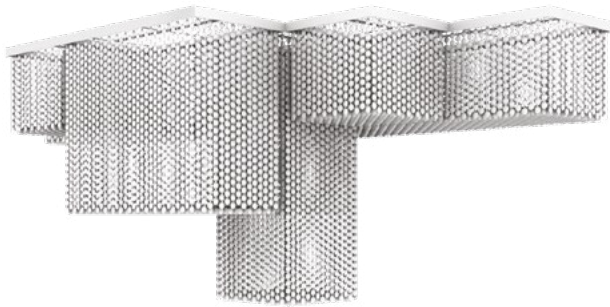

CUBO COMBO PL 150 RC

CE

L 75 cm / 29.52"
SP 150 cm / 59.05"
H 60 cm / 23.62"

53×E12×40 W (not included)

Composition

- A 1 x Cubo/PL/Long/K
- B 2 x Cubo/PL/Long/M
- C 2 x Cubo/PL/Square/Medium/20
- D 1 x Cubo/PL/Square/Medium/40
- E 1 x Cubo/PL/Square/Medium/60