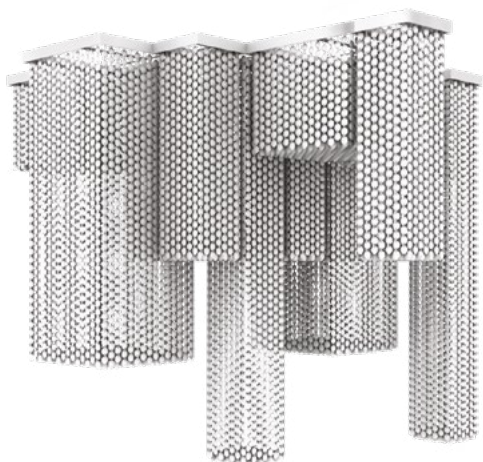

Metal frame in chrome finishing
with transparent or coloured crystal
pendants.

Finishings

G04 Shiny chrome

Pendants

TRANSPARENT
Half cut glass /
Cut crystal /
Premium Crystal

TR Transparent

COLOURED
Half cut glass /
Cut crystal

SA Sapphire

VI Violet

GR Light Peridot

AM Amber

RE Red

SM Golden smocky

CUBO COMBO PL 100 SQ

CE

L 100 cm / 39.37" 51×E12×40 W (not included)
 SP 100 cm / 39.37"
 H 80 cm / 31.49"

Composition

- A** 1 x Cubo/PL/Long/B
- B** 4 x Cubo/PL/Square/Small/20
- C** 3 x Cubo/PL/Square/Small/40
- D** 2 x Cubo/PL/Square/Small/80
- E** 2 x Cubo/PL/Square/Medium/20
- F** 1 x Cubo/PL/Square/Medium/40
- G** 2 x Cubo/PL/Square/Medium/60