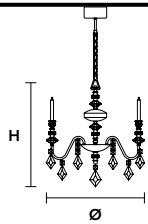

Standard chain for all chandeliers

CHIC 12

Chandelier

CE

TECHNICAL INFORMATIONS

Ø 115 cm / 45.28"

H 82 cm / 32.28"

USA 12×G9×40 W max
(not included)

CHIC 8

Chandelier

CE

TECHNICAL INFORMATIONS

Ø 80 cm / 31.49"

H 70 cm / 27.55"

USA 8×G9×40 W max
(not included)

CHIC 5

Chandelier

CE

TECHNICAL INFORMATIONS

Ø 50 cm / 19.69"

H 60 cm / 23.62"

USA 5×G9×40 W max
(not included)

CHIC 3

Chandelier

Ø 16 cm / 6.30"

H 55 cm / 21.65"

USA 1×G9×40 W max
(not included)

CHIC TL1P

Table lamp

CE

TECHNICAL INFORMATIONS

Ø 12 cm / 4.72"