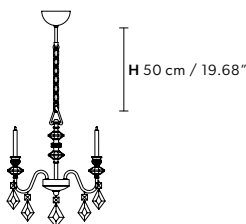

Standard chain for all chandeliers

CHIC 12

Chandelier

CE

TECHNICAL INFORMATIONS

Ø 115 cm / 45.28"

H 82 cm / 32.28"

USA 12×G9×40 W max
(not included)

CHIC 8

Chandelier

CE

TECHNICAL INFORMATIONS

Ø 80 cm / 31.49"

H 70 cm / 27.55"

USA 8×G9×40 W max
(not included)

CHIC 5

Chandelier

CE

TECHNICAL INFORMATIONS

Ø 50 cm / 19.69"

H 60 cm / 23.62"

USA 5×G9×40 W max
(not included)

CHIC 3

Chandelier

Ø 16 cm / 6.30"

H 55 cm / 21.65"

USA 1×G9×40 W max
(not included)

CHIC TL1P

Table lamp

CE

TECHNICAL INFORMATIONS

Ø 12 cm / 4.72"