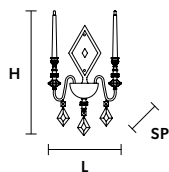

Chandelier

CE

TECHNICAL INFORMATIONS

Ø 50 cm / 19.69"

H 60 cm / 23.62"

USA 5×G9×40 W max
(not included)

CHIC 3

Chandelier

CE

TECHNICAL INFORMATIONS

Ø 43 cm / 16.93"

H 45 cm / 17.72"

USA 3×G9×40 W max
(not included)

CHIC A2 N

Applique

CE

TECHNICAL INFORMATIONS

L 37 cm / 14.57"

SP 12 cm / 4.72"

H 60 cm / 23.62"

USA 2×G9×40 W max
(not included)

CHIC STL3

Floor lamp

CE

TECHNICAL INFORMATIONS

Ø 40 cm / 15.75"

H 170 cm / 66.93"

USA 3×G9×40 W max
(not included)

CHIC TL1G

Table lamp

CE

TECHNICAL INFORMATIONS