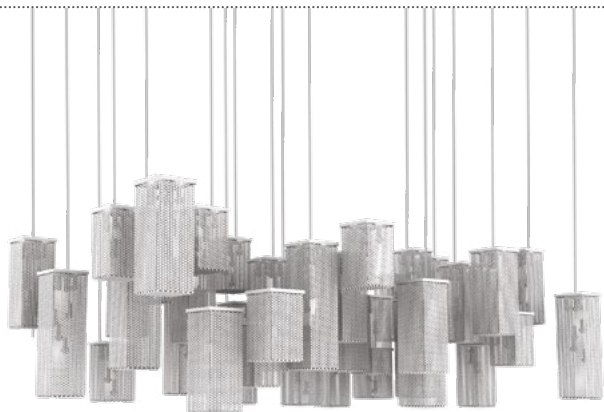

SA Sapphire

VI Violet

GR Light Peridot

AM Amber

RE Red

SM Golden smocky

CUBO COMBO S 40 200 RC

L 200 cm / 78.74" 332×E12×40 W (not included)
SP 400 cm / 157.48"
H 140 cm / 55.12"

Composition

- A 12 X Cubo S/Square/Medium/40
- B 16 X Cubo S/Square/Medium/60
- C 12 X Cubo S/Square/Medium/80