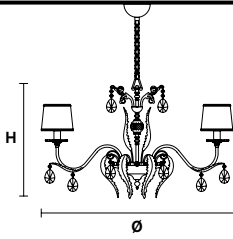

TECHNICAL INFORMATION

Ø 120 cm / 47.24"

H 150 cm / 59.06"

15×E12×40 W max
(not included)

ACANTIA 12

Chandelier 

TECHNICAL INFORMATION

Ø 120 cm / 47.24"

H 60 cm / 27.55"

12×E12×40 W max
(not included)

ACANTIA 8

Chandelier 

TECHNICAL INFORMATION

Ø 85 cm / 33.46"

H 50 cm / 19.68"

8×E12×40 W max
(not included)

ACANTIA PL40

Ceiling CE

TECHNICAL INFORMATION

Ø 40 cm / 15.74"
 H 9 cm / 3.54"
 3×G9×28 W max
 (not included)

ACANTIA PL4

Ceiling CE

TECHNICAL INFORMATION

Ø 50 cm / 19.68"
 H 35 cm / 13.78"
 4×E26×60 W max
 (not included)

ACANTIA A2N**Applique** 

TECHNICAL INFORMATION

L 40 cm / 15.75"

SP 20 cm / 7.87"

H 40 cm / 15.75"

2×E12×40 W max
(not included)**ACANTIA A2****Applique** 

TECHNICAL INFORMATION

L 45 cm / 17.71"