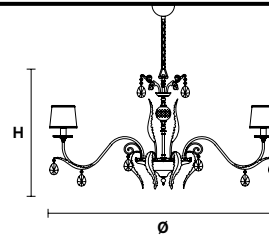

TECHNICAL INFORMATION

Ø 120 cm / 47.24"

H 150 cm / 59.06"

15×E12×40 W max
(not included)

ACANTIA 12

Chandelier 

TECHNICAL INFORMATION

Ø 120 cm / 47.24"

H 60 cm / 27.55"

12×E12×40 W max
(not included)

ACANTIA 8

Chandelier 

TECHNICAL INFORMATION

Ø 85 cm / 33.46"

H 50 cm / 19.68"

8×E12×40 W max
(not included)

ACANTIA A2N**Applique** 

TECHNICAL INFORMATION

L 40 cm / 15.75"

SP 20 cm / 7.87"

H 40 cm / 15.75"

2×E12×40 W max
(not included)**ACANTIA A2****Applique** 

TECHNICAL INFORMATION

L 45 cm / 17.71"

SP 18 cm / 7.08"

H 40 cm / 15.74"

2×E12×40 W max
(not included)**ACANTIA TL1N****Table lamp** 

TECHNICAL INFORMATION

Ø 30 cm / 11.81"

H 46 cm / 18.11"

1×E26×60 W max
(not included)