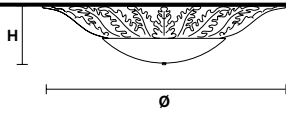

H 60 cm / 27.55"

12×E12×40 W max
(not included)

ACANTIA 8

Chandelier 

TECHNICAL INFORMATION

Ø 85 cm / 33.46"

H 50 cm / 19.68"

8×E12×40 W max
(not included)

ACANTIA PL40

Ceiling CE

TECHNICAL INFORMATION

Ø 40 cm / 15.74"
 H 9 cm / 3.54"
 3×G9×28 W max
 (not included)

ACANTIA PL4

Ceiling CE

TECHNICAL INFORMATION

Ø 50 cm / 19.68"
 H 35 cm / 13.78"
 4×E26×60 W max
 (not included)