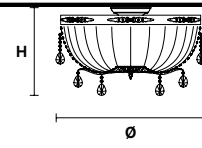

H 60 cm / 27.55"

12×E12×40 W max
(not included)

ACANTIA 8

Chandelier 

TECHNICAL INFORMATION

Ø 85 cm / 33.46"

H 50 cm / 19.68"

8×E12×40 W max
(not included)

ACANTIA PL40

Ceiling CE

TECHNICAL INFORMATION

Ø 40 cm / 15.74"
 H 9 cm / 3.54"
 3×G9×28 W max
 (not included)

ACANTIA PL4

Ceiling CE

TECHNICAL INFORMATION

Ø 50 cm / 19.68"
 H 35 cm / 13.78"
 4×E26×60 W max
 (not included)

CE ACANTIA PL6

Ceiling CE

TECHNICAL INFORMATION

Ø 70 cm / 27.56"
 H 40 cm / 15.75"
 6×E26×60 W max
 (not included)

ACANTIA PL8

Ceiling CE

TECHNICAL INFORMATION

Ø 90 cm / 35.43"
 H 50 cm / 19.68"
 8×E26×60 W max
 (not included)

ACANTIA A2N**Applique** 

TECHNICAL INFORMATION

L 40 cm / 15.75"

SP 20 cm / 7.87"

H 40 cm / 15.75"

2×E12×40 W max
(not included)**ACANTIA A2****Applique** 

TECHNICAL INFORMATION

L 45 cm / 17.71"