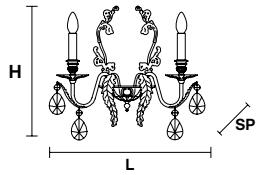

ACANTIA PL40

Ceiling CE

TECHNICAL INFORMATION

Ø 40 cm / 15.74"
 H 9 cm / 3.54"
 3×G9×28 W max
 (not included)

ACANTIA PL4

Ceiling CE

TECHNICAL INFORMATION

Ø 50 cm / 19.68"
 H 35 cm / 13.78"
 4×E26×60 W max
 (not included)

CE ACANTIA PL6

Ceiling CE

TECHNICAL INFORMATION

Ø 70 cm / 27.56"
 H 40 cm / 15.75"
 6×E26×60 W max
 (not included)

ACANTIA PL8

Ceiling CE

TECHNICAL INFORMATION

Ø 90 cm / 35.43"
 H 50 cm / 19.68"
 8×E26×60 W max
 (not included)

ACANTIA A2N**Applique** 

TECHNICAL INFORMATION

L 40 cm / 15.75"

SP 20 cm / 7.87"

H 40 cm / 15.75"

2×E12×40 W max
(not included)**ACANTIA A2****Applique** 

TECHNICAL INFORMATION

L 45 cm / 17.71"

SP 18 cm / 7.08"

H 40 cm / 15.74"

2×E12×40 W max
(not included)**ACANTIA TL1N****Table lamp** 

TECHNICAL INFORMATION

Ø 30 cm / 11.81"

H 46 cm / 18.11"

1×E26×60 W max
(not included)