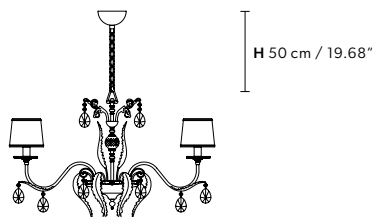

Standard chain for all chandeliers