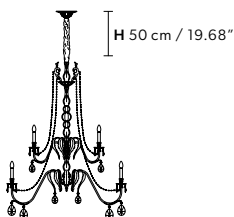

Standard chain for all chandeliers