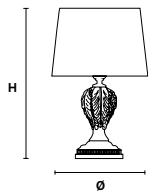

ACANTIA PL40

Ceiling CE

TECHNICAL INFORMATION

Ø 40 cm / 15.74"
 H 9 cm / 3.54"
 3×G9×28 W max
 (not included)

ACANTIA PL4

Ceiling CE

TECHNICAL INFORMATION

Ø 50 cm / 19.68"
 H 35 cm / 13.78"
 4×E26×60 W max
 (not included)

CE ACANTIA PL6

Ceiling CE

TECHNICAL INFORMATION

Ø 70 cm / 27.56"
 H 40 cm / 15.75"
 6×E26×60 W max
 (not included)

ACANTIA PL8

Ceiling CE

TECHNICAL INFORMATION

Ø 90 cm / 35.43"
 H 50 cm / 19.68"
 8×E26×60 W max
 (not included)

ACANTIA A2N**Applique** 

TECHNICAL INFORMATION

L 40 cm / 15.75"

SP 20 cm / 7.87"

H 40 cm / 15.75"

2×E12×40 W max
(not included)**ACANTIA A2****Applique** 

TECHNICAL INFORMATION

L 45 cm / 17.71"

SP 18 cm / 7.08"

H 40 cm / 15.74"

2×E12×40 W max
(not included)**ACANTIA TL1N****Table lamp** 

TECHNICAL INFORMATION

Ø 30 cm / 11.81"

H 46 cm / 18.11"

1×E26×60 W max
(not included)