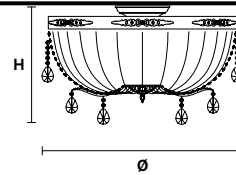

ACANTIA PL40

Ceiling CE

TECHNICAL INFORMATION

Ø 40 cm / 15.74"
 H 9 cm / 3.54"
 3×G9×28 W max
 (not included)

ACANTIA PL4

Ceiling CE

TECHNICAL INFORMATION

Ø 50 cm / 19.68"
 H 35 cm / 13.78"
 4×E26×60 W max
 (not included)

CE ACANTIA PL6

Ceiling CE

TECHNICAL INFORMATION

Ø 70 cm / 27.56"
 H 40 cm / 15.75"
 6×E26×60 W max
 (not included)

ACANTIA PL8

Ceiling CE

TECHNICAL INFORMATION

Ø 90 cm / 35.43"
 H 50 cm / 19.68"
 8×E26×60 W max
 (not included)

ACANTIA A2N**Applique** 

TECHNICAL INFORMATION

L 40 cm / 15.75"

SP 20 cm / 7.87"

H 40 cm / 15.75"

2×E12×40 W max
(not included)**ACANTIA A2****Applique** 

TECHNICAL INFORMATION

L 45 cm / 17.71"

SP 18 cm / 7.08"

H 40 cm / 15.74"

2×E12×40 W max
(not included)**ACANTIA TL1N****Table lamp** 

TECHNICAL INFORMATION

Ø 30 cm / 11.81"

H 46 cm / 18.11"

1×E26×60 W max
(not included)