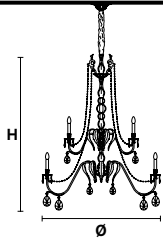

TECHNICAL INFORMATION

Ø 120 cm / 47.24"

H 150 cm / 59.06"

15×E12×40 W max
(not included)

ACANTIA 12

Chandelier 

TECHNICAL INFORMATION

Ø 120 cm / 47.24"

H 60 cm / 27.55"

12×E12×40 W max
(not included)

ACANTIA 8

Chandelier 

TECHNICAL INFORMATION

Ø 85 cm / 33.46"

H 50 cm / 19.68"

8×E12×40 W max
(not included)

ACANTIA A2N**Applique** 

TECHNICAL INFORMATION

L 40 cm / 15.75"

SP 20 cm / 7.87"

H 40 cm / 15.75"

2×E12×40 W max
(not included)**ACANTIA A2****Applique** 

TECHNICAL INFORMATION

L 45 cm / 17.71"

SP 18 cm / 7.08"

H 40 cm / 15.74"

2×E12×40 W max
(not included)**ACANTIA TL1N****Table lamp** 

TECHNICAL INFORMATION

Ø 30 cm / 11.81"

H 46 cm / 18.11"

1×E26×60 W max
(not included)