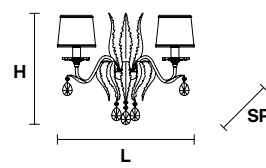

ACANTIA PL40

Ceiling CE

TECHNICAL INFORMATION

Ø 40 cm / 15.74"
 H 9 cm / 3.54"
 3×G9×28 W max
 (not included)

ACANTIA PL4

Ceiling CE

TECHNICAL INFORMATION

Ø 50 cm / 19.68"
 H 35 cm / 13.78"
 4×E26×60 W max
 (not included)

CE ACANTIA PL6

Ceiling CE

TECHNICAL INFORMATION

Ø 70 cm / 27.56"
 H 40 cm / 15.75"
 6×E26×60 W max
 (not included)

ACANTIA PL8

Ceiling CE

TECHNICAL INFORMATION

Ø 90 cm / 35.43"
 H 50 cm / 19.68"
 8×E26×60 W max
 (not included)

ACANTIA A2N**Applique** 

TECHNICAL INFORMATION

L 40 cm / 15.75"

SP 20 cm / 7.87"

H 40 cm / 15.75"

2×E12×40 W max
(not included)**ACANTIA A2****Applique** 

TECHNICAL INFORMATION

L 45 cm / 17.71"

SP 18 cm / 7.08"

H 40 cm / 15.74"

2×E12×40 W max
(not included)**ACANTIA TL1N****Table lamp** 

TECHNICAL INFORMATION

Ø 30 cm / 11.81"

H 46 cm / 18.11"

1×E26×60 W max
(not included)