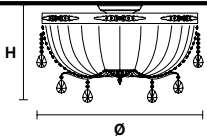

H 60 cm / 27.55"

12×E12×40 W max
(not included)

ACANTIA 8

Chandelier 

TECHNICAL INFORMATION

Ø 85 cm / 33.46"

H 50 cm / 19.68"

8×E12×40 W max
(not included)

ACANTIA PL40

Ceiling CE

TECHNICAL INFORMATION

Ø 40 cm / 15.74"
 H 9 cm / 3.54"
 3×G9×28 W max
 (not included)

ACANTIA PL4

Ceiling CE

TECHNICAL INFORMATION

Ø 50 cm / 19.68"
 H 35 cm / 13.78"
 4×E26×60 W max
 (not included)

CE ACANTIA PL6

Ceiling CE

TECHNICAL INFORMATION

Ø 70 cm / 27.56"
 H 40 cm / 15.75"
 6×E26×60 W max
 (not included)

ACANTIA PL8

Ceiling CE

TECHNICAL INFORMATION

Ø 90 cm / 35.43"
 H 50 cm / 19.68"
 8×E26×60 W max
 (not included)

ACANTIA A2N**Applique** 

TECHNICAL INFORMATION

L 40 cm / 15.75"

SP 20 cm / 7.87"

H 40 cm / 15.75"

2×E12×40 W max
(not included)**ACANTIA A2****Applique** 

TECHNICAL INFORMATION

L 45 cm / 17.71"